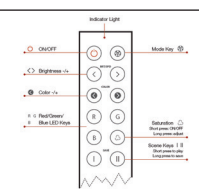

Product Code	OSA-ACY-70035
Description	Rainjoy Lumos shower 600X472mm RGB LED front panel with AISI 304 stainless steel base plate included remote control & installation kit for false ceiling - Chromo therapy (RGB): LED 39.6W with 12V 5A Power Supply (SMPS) Including Controller, connecting to AC 100-240V, 50-60Hz - 2-functions - Rain - 4 X Mist
Flow Rate	Rain - 40.30 LPM @ 3 bar Mist - 2.40 LPM @ 3 bar
Recommended Water Pressure	2.0 - 4.0 Bar Min.
Min & Max Water Temperature	5°C ~ 75°C
Mount Type	Ceiling Mounting
Spray Modes	Rain & Mist Functions
Material Composition Specification in Percentage	STAINLESS STEEL: Nickel 8.0-11.0, Chromium 18.0-20.0, Manganese 0.0 - 2.0, Carbon 0.0-0.08, Iron Remainder (AISI 304) Acrylic: Acrylic 6T = 6mm thick Acrylic sheet.
REMOTE CONTROL	RGB Remote Control Remote Option : RGB Working Voltage: 3Vd c Wireless Frequency: 2.4GHz Working Temperature: -5C-55C
IP Rating	1- LED Panel (IP4) 2- SMPS Box (IP7) which includes RGB controller inside
LED Specification	RGB LED Voltage : 12Vdc (minimum electricity goes through LED panel for the user safety) RGB LED Watt : 39.6W
POWER SUPPLY	Power Supply (SMPS) Including Controller INPUT : AC 100-240V, 50-60Hz OUTPUT : 12V - 5A
RGB Color Variations	<ul style="list-style-type: none"> • COLOR VARIATION • <div style="display: flex; justify-content: space-around; align-items: center;"> <div style="text-align: center;"> <p>Mono Color (RGB)</p> </div> <div style="text-align: center;"> <p>Chromo Therapy</p> </div> </div> <p style="text-align: center;">LED On / Off Switch Sensor by Remote Control</p>